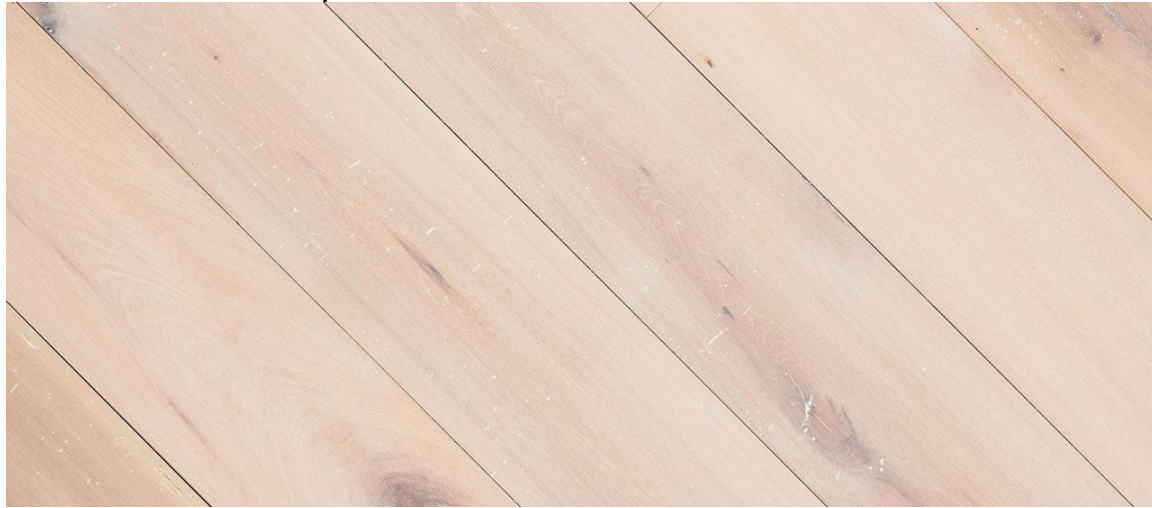

PREPARE TO BE FLOORED.

Sea Salt – Antique Elm

Muted white tones.

The long, straight grain pattern and a very attractive figure of our antique elm with a slightly muted white tone enhance the softness and subtleties of a truly unique wood.

Flooring/Paneling

Great on walls and ceilings, perfect for floors!

Random Widths	3"-5", 3"-7"
Specified Widths	3"-7"
Thickness	3/4", 5/8", or 1/2"
Lengths	2-12' Random or Specified Lengths
Milled Profile	Tongue and Groove, Square or Shiplap
Surface Texture	Smooth
Edges	Square or Pillowed
Recommended Finish	UV Oil
Optional Finish	Hardwax Oil

Thickness	1 1/2"
Edges	Eased or Milled Profile
Finish	Hardwax Oil

Reclaimed Antique Elm is 100% FSC Certified Recycled and eligible for LEED Credits.

Elmwood Reclaimed Timber

22701 S. Peculiar Drive

Peculiar, Missouri 64078