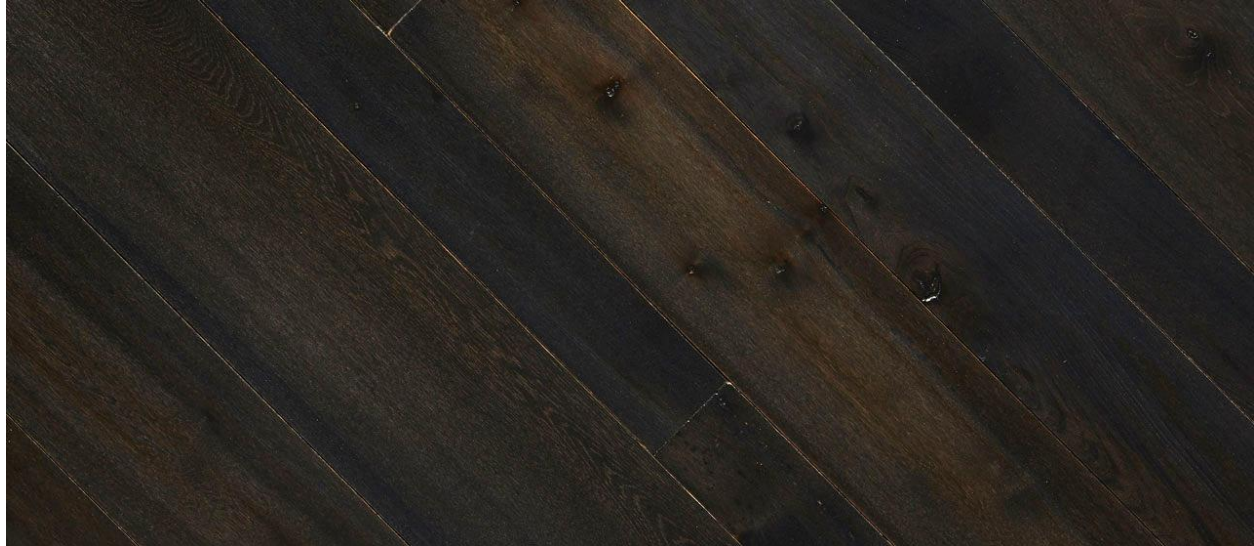

PREPARE TO BE FLOORED.

Pepper – Antique Elm

Deep Dark Tones.

Deep and dark with an attractive figure, long straight grain pattern and a history to be proud of, Pepper is right at home in many design styles.

Flooring/Paneling

Great on walls and ceilings, perfect for floors!

Random Widths	3"-5", 3"-7"
Specified Widths	3"-7"
Thickness	3/4", 5/8", or 1/2"
Lengths	2-12' Random or Specified Lengths
Milled Profile	Tongue and Groove, Square or Shiplap
Surface Texture	Smooth
Edges	Square or Pillowed
Recommended Finish	UV Oil
Optional Finish	Hardwax Oil
Fire Retardant	Optional

Thickness	1 1/2"
Edges	Eased or Milled Profile
Recommended Finish	Hardwax Oil
Optional Finish	Commercial

Reclaimed Antique Elm is 100% FSC Certified Recycled and eligible for LEED Credits.

Elmwood Reclaimed Timber