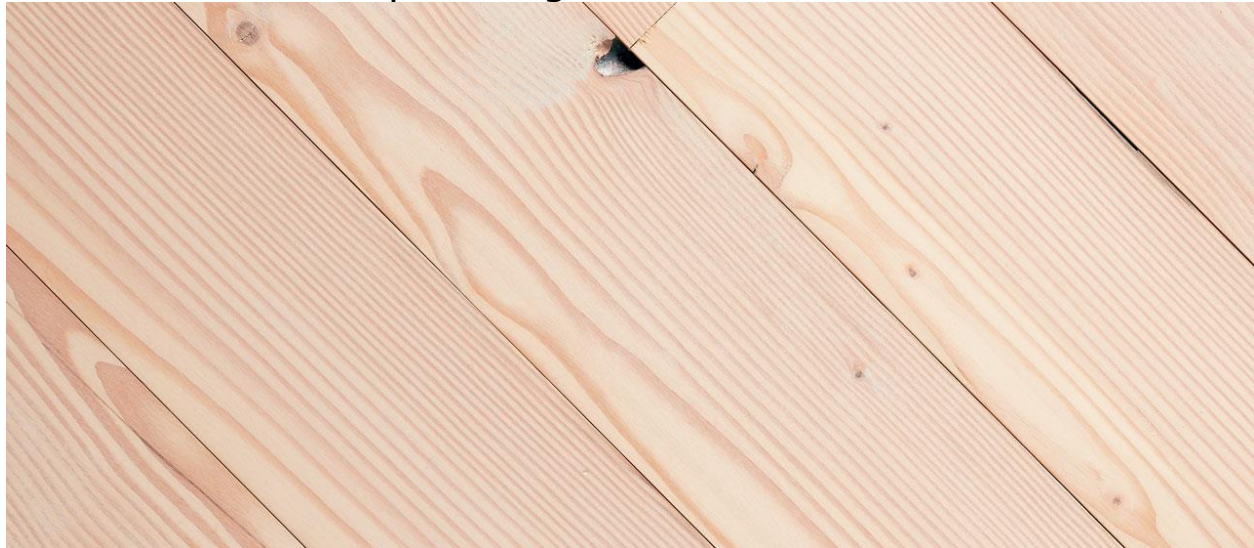

PREPARE TO BE FLOORED.

White Cloud - Antique Douglas Fir

Muted Douglas Fir.

Douglas Fir with a muted a Scandinavian inspired white finish. The texture is medium and uniform. Harvested in the Pacific Northwest and British Columbia, Douglas Fir is to this day a very important tree species, utilized for any application from structural timbers to furniture making.

Flooring/Paneling

Great on walls and ceilings, perfect for floors!

Random Widths	3"-5", 3"-7", 5"-9", 7"-11"
Specified Widths	3"-11"
Thickness	3/4", 5/8", or 1/2"
Lengths	2-12' Random or Specified Lengths
Milled Profile	Tongue and Groove, Square or Shiplap
Surface Texture	Brushed
Edges	Square or Pillowed
Recommended Finish	UV Oil
Optional Finish	Hardwax Oil

Stair Treads and Parts

We'll glue, sand and cut to size to your design specifications, and shape your treads with a variety of edges.

Wood Tops

Countertops, table tops, and bar tops all shaped to suit with a variety of edges.

Thickness	1 1/2"
Edges	Eased or Milled Profile
Recommended Finish	Hardwax Oil

Reclaimed Antique Douglas Fir is 100% FSC Certified Recycled and eligible for LEED Credits.

Elmwood Reclaimed Timber

22701 S. Peculiar Drive